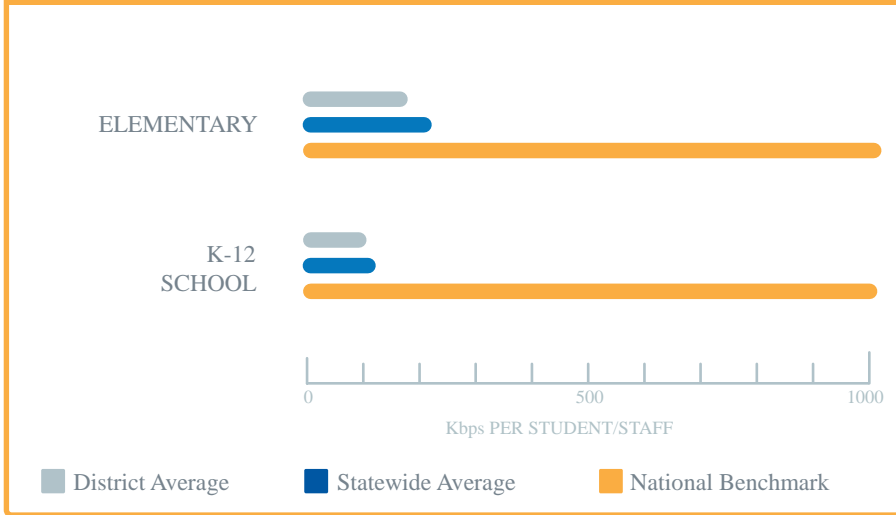

ALASKA

SCHOOL BROADBAND AUDIT

Alaska Gateway School District

For more information, visit akbroadbandaudit.org.

DOWNLOAD SPEED TARGETS PER STUDENT/STAFF

Students and Staff
Have Access to
112 Kbps
of Internet Connectivity
at a Total Cost of
\$94.86
Per User, Per Month.

HOW SCHOOLS ARE CONNECTED TO THE INTERNET

DISTRICT FACTS

Population	2,442
Student Body	404
Schools	8
Region	Central (Road System)
Median Household	\$40,795
Poverty Rate	20%
Free/Reduced Lunch Eligibility	97%
E-Rate Discount	90%