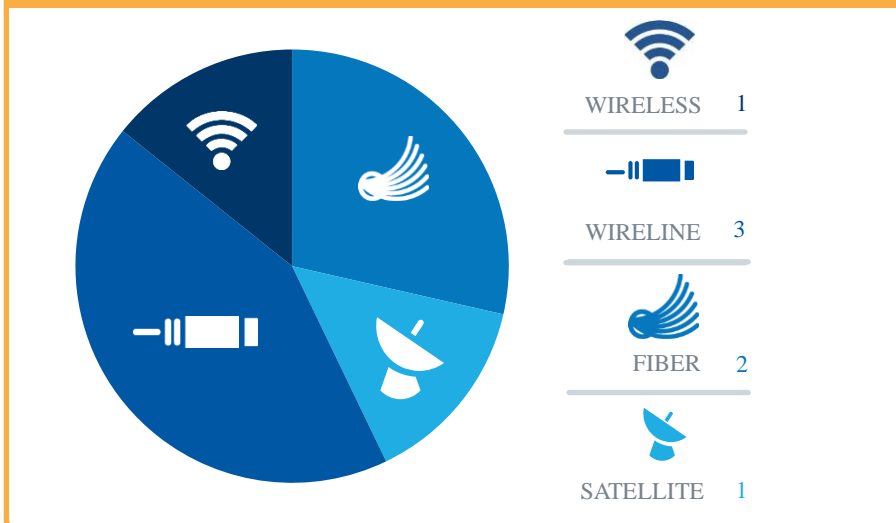

ALASKA

SCHOOL BROADBAND AUDIT

Alaska Gateway School District

For more information, visit akbroadbandaudit.org.

DOWNLOAD SPEED TARGETS PER STUDENT/STAFF

Students and Staff
Have Access to
112 Kbps
of Internet Connectivity
at a Total Cost of
\$94.86
Per User, Per Month.

HOW SCHOOLS ARE CONNECTED TO THE INTERNET

DISTRICT FACTS

Population	2,442
Student Body	404
Schools	8
Region	Central (Road System)
Median Household	\$40,795
Poverty Rate	20%
Free/Reduced Lunch Eligibility	97%
E-Rate Discount	90%