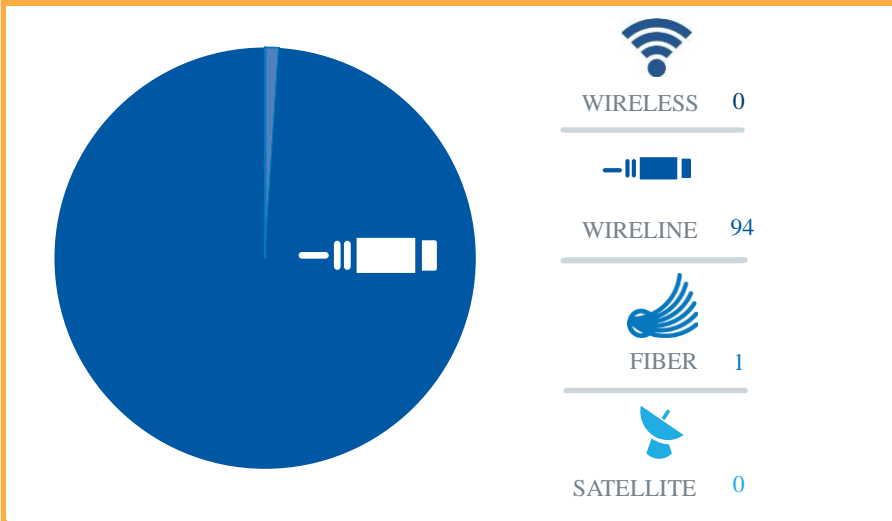

ALASKA

SCHOOL BROADBAND AUDIT

Anchorage School District

For more information, visit akbroadbandaudit.org.

DOWNLOAD SPEED TARGETS PER STUDENT/STAFF

Students and Staff
Have Access to

69 Kbps

of Internet Connectivity
at a Total Cost of

\$5.80

Per User, Per Month.

HOW SCHOOLS ARE CONNECTED TO THE INTERNET

DISTRICT FACTS

Population	295,237
Student Body	48,154
Schools	97
Region	Central (Road System)
Median Household	\$77,454
Poverty Rate	8%
Free/Reduced Lunch Eligibility	47%
E-Rate Discount	60%