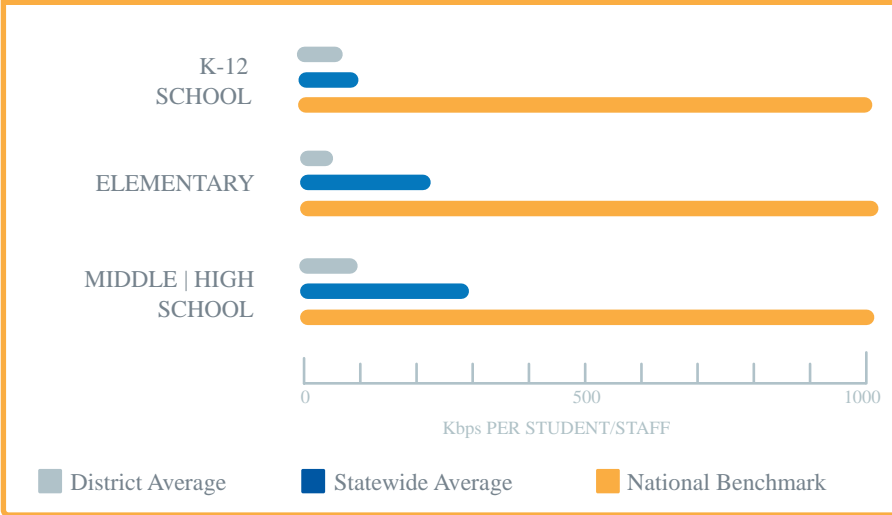

ALASKA

SCHOOL BROADBAND AUDIT

Anchorage School District

For more information, visit akbroadbandaudit.org.

DOWNLOAD SPEED TARGETS PER STUDENT/STAFF

Students and Staff
Have Access to

69 Kbps

of Internet Connectivity
at a Total Cost of

\$5.80

Per User, Per Month.

HOW SCHOOLS ARE CONNECTED TO THE INTERNET

DISTRICT FACTS

Population	295,237
Student Body	48,154
Schools	97
Region	Central (Road System)
Median Household	\$77,454
Poverty Rate	8%
Free/Reduced Lunch Eligibility	47%
E-Rate Discount	60%