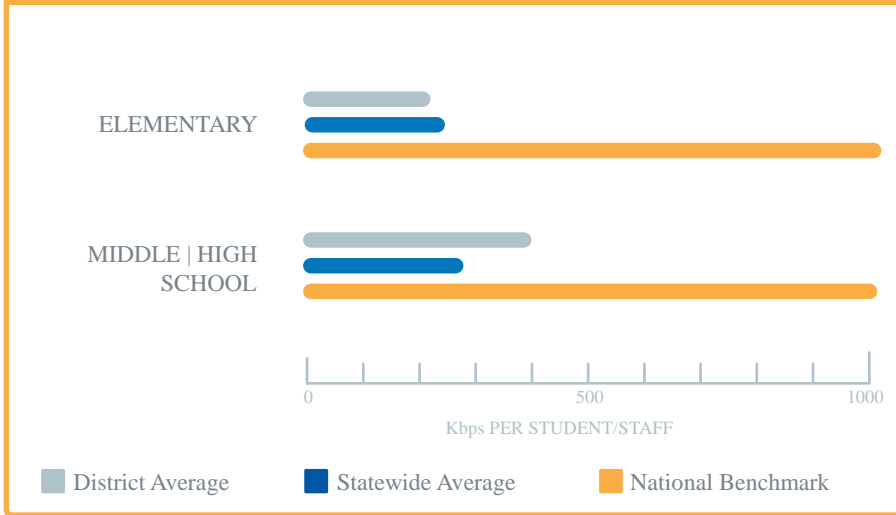

DOWNLOAD SPEED TARGETS PER STUDENT/STAFF