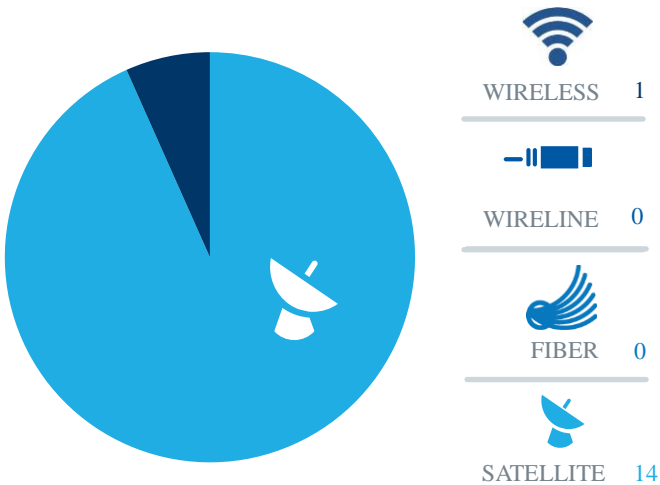

HOW SCHOOLS ARE CONNECTED TO THE INTERNET