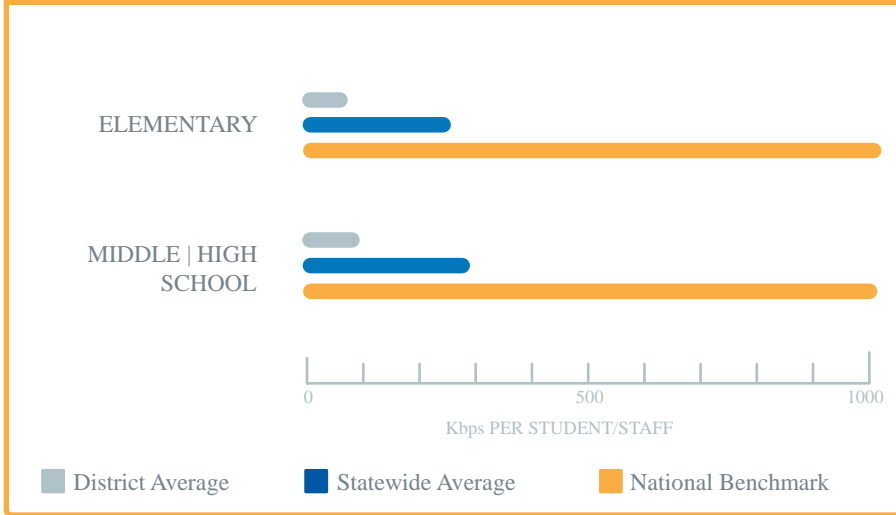

ALASKA

SCHOOL BROADBAND AUDIT

Bristol Bay Borough School District

For more information, visit akbroadbandaudit.org.

DOWNLOAD SPEED TARGETS PER STUDENT/STAFF

Students and Staff
Have Access to

82 Kbps

of Internet Connectivity
at a Total Cost of

\$237.91

Per User, Per Month.

HOW SCHOOLS ARE CONNECTED TO THE INTERNET

DISTRICT FACTS

Population	933
Student Body	134
Schools	3
Region	Southwestern (Air)
Median Household	\$79,531
Poverty Rate	8%
Free/Reduced Lunch Eligibility	50%
E-Rate Discount	80%