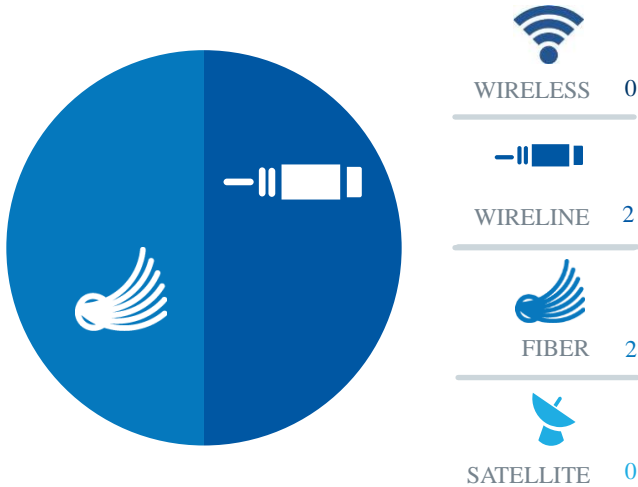

HOW SCHOOLS ARE CONNECTED TO THE INTERNET