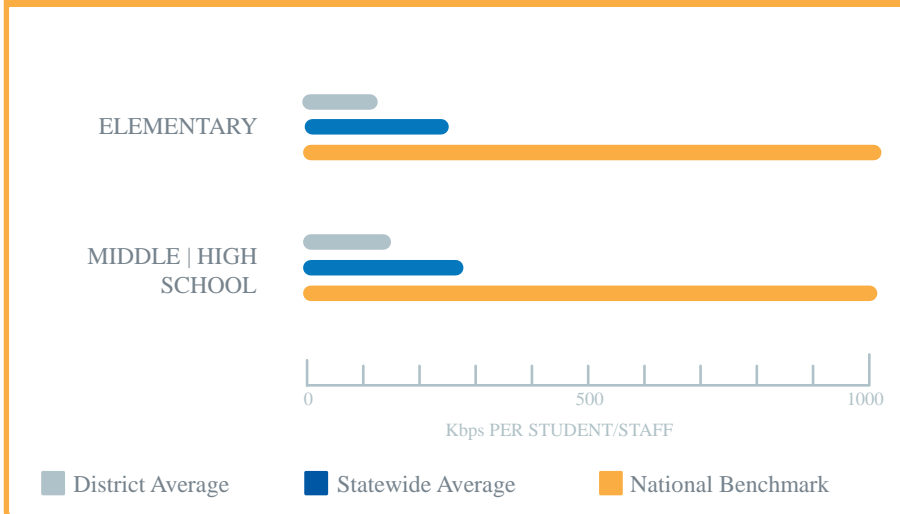

ALASKA

SCHOOL BROADBAND AUDIT

Craig City School District

For more information, visit akbroadbandaudit.org.

DOWNLOAD SPEED TARGETS PER STUDENT/STAFF

Students and Staff
Have Access to

145 Kbps

of Internet Connectivity
at a Total Cost of

\$36.16

Per User, Per Month.

HOW SCHOOLS ARE CONNECTED TO THE INTERNET

DISTRICT FACTS

Population	1,301
Student Body	576
Schools	4
Region	Southeast (Ferry)
Median Household	\$59,643
Poverty Rate	17.60%
Free/Reduced Lunch Eligibility	76%
E-Rate Discount	90%