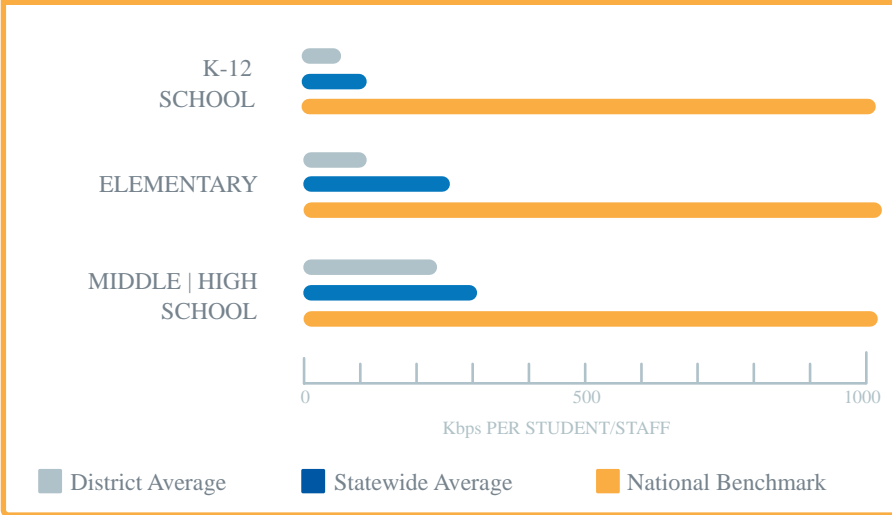

DOWNLOAD SPEED TARGETS PER STUDENT/STAFF