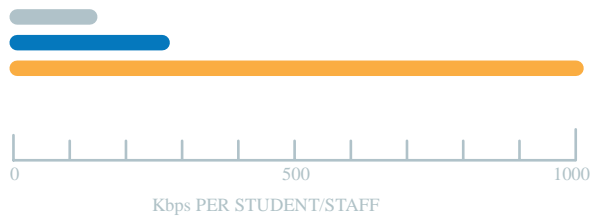

DOWNLOAD SPEED TARGETS PER STUDENT/STAFF

MIDDLE | HIGH SCHOOL