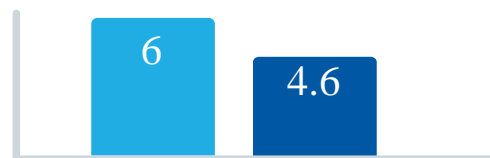

AVERAGE AGE OF DEVICES (YEARS)