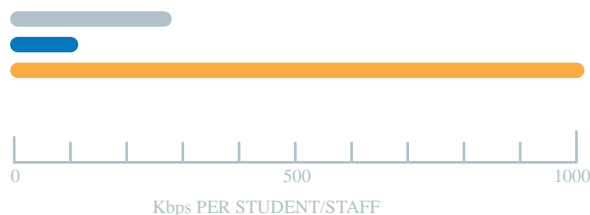

DOWNLOAD SPEED TARGETS PER STUDENT/STAFF

K-12
SCHOOL

■ District Average   ■ Statewide Average   ■ National Benchmark

Students and Staff
Have Access to

273 Kbps

of Internet Connectivity
at a Total Cost of

$102.74

Per User, Per Month.