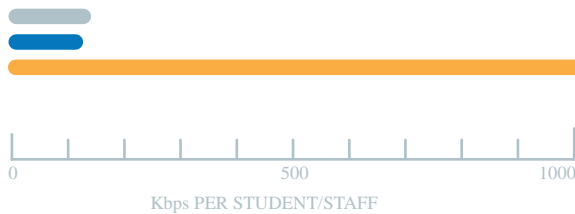

DOWNLOAD SPEED TARGETS PER STUDENT/STAFF

K-12
SCHOOL