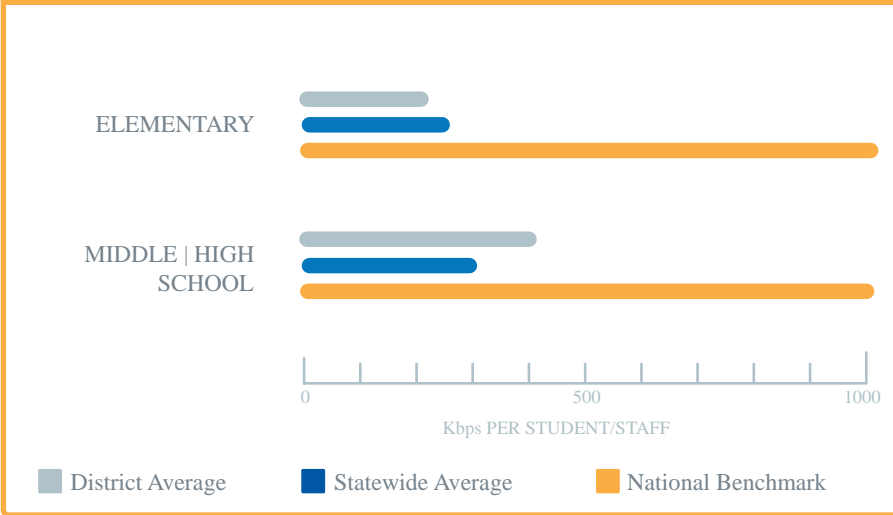

ALASKA

SCHOOL BROADBAND AUDIT

Juneau Borough School District

For more information, visit akbroadbandaudit.org.

DOWNLOAD SPEED TARGETS PER STUDENT/STAFF

Students and Staff
Have Access to

306 Kbps

of Internet Connectivity
at a Total Cost of

\$4.28

Per User, Per Month.

HOW SCHOOLS ARE CONNECTED TO THE INTERNET

DISTRICT FACTS

Population	31,897
Student Body	4,813
Schools	14
Region	Southeast (Ferry)
Median Household	\$81,490
Poverty Rate	6%
Free/Reduced Lunch Eligibility	29%
E-Rate Discount	60%