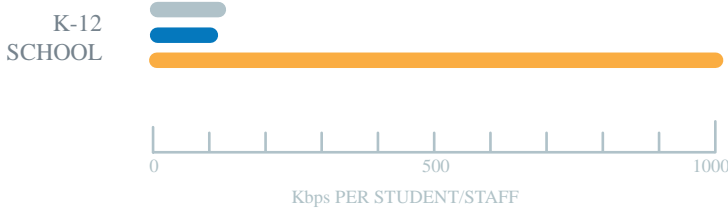

DOWNLOAD SPEED TARGETS PER STUDENT/STAFF