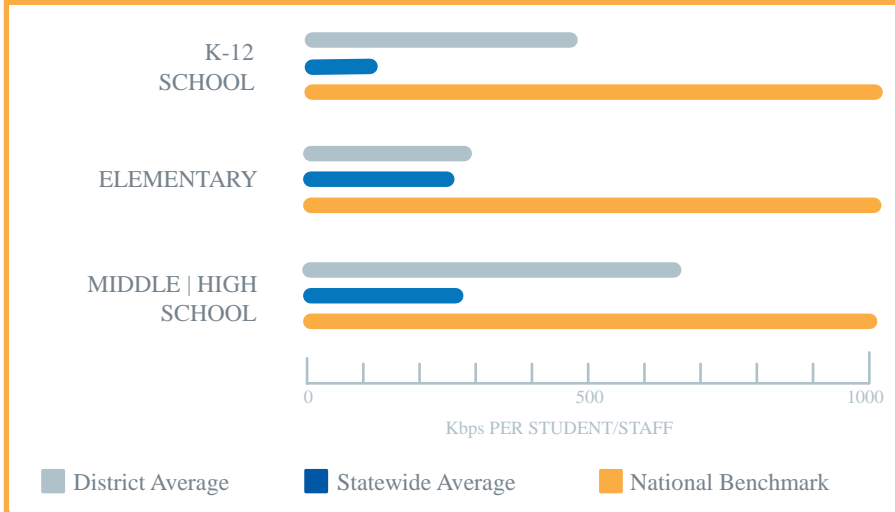

DOWNLOAD SPEED TARGETS PER STUDENT/STAFF