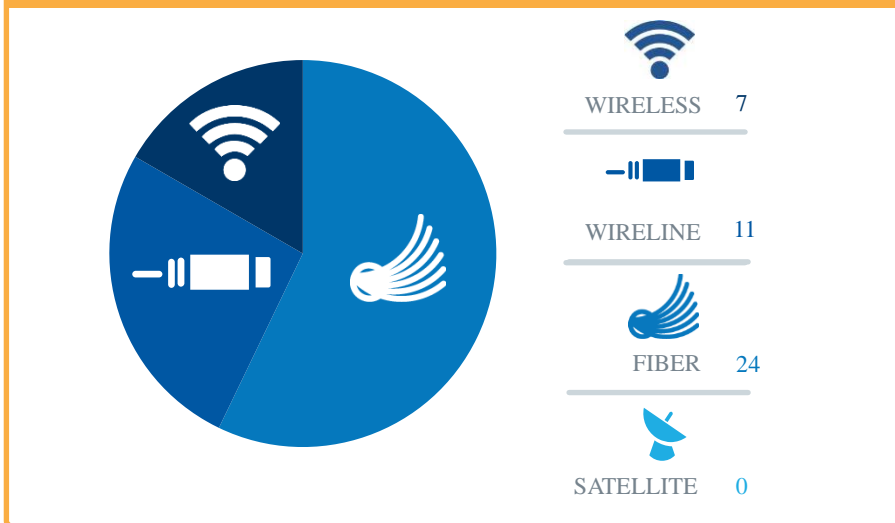

ALASKA

SCHOOL BROADBAND AUDIT

Kenai Peninsula Borough School District

For more information, visit akbroadbandaudit.org.

DOWNLOAD SPEED TARGETS PER STUDENT/STAFF

Students and Staff
Have Access to

468 Kbps

of Internet Connectivity
at a Total Cost of

\$6.32

Per User, Per Month.

HOW SCHOOLS ARE CONNECTED TO THE INTERNET

DISTRICT FACTS

Population	56,163
Student Body	9,150
Schools	43
Region	Central (Road System)
Median Household	\$61,793
Poverty Rate	9%
Free/Reduced Lunch Eligibility	36%
E-Rate Discount	70%