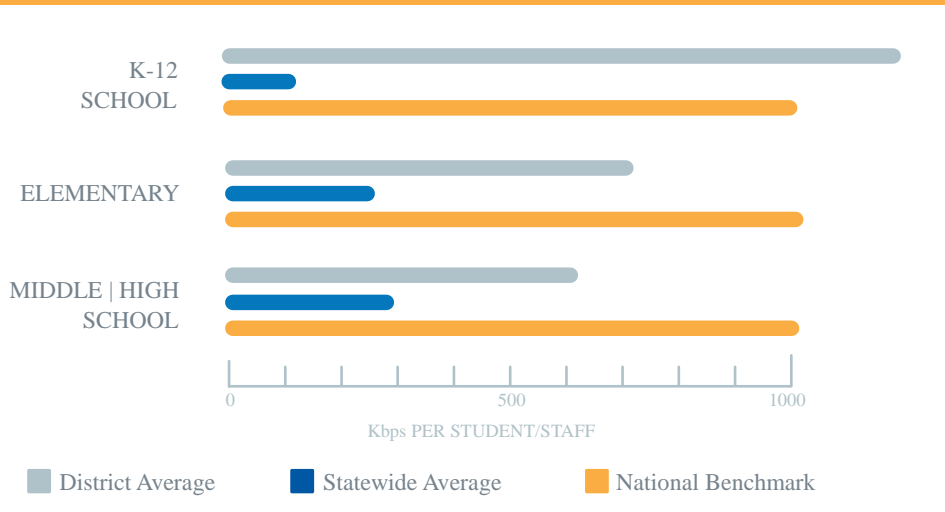

ALASKA

SCHOOL BROADBAND AUDIT

Ketchikan Gateway Borough School District

For more information, visit akbroadbandaudit.org.

DOWNLOAD SPEED TARGETS PER STUDENT/STAFF

Students and Staff
Have Access to

733 Kbps

of Internet Connectivity
at a Total Cost of

\$21.26

Per User, Per Month.

HOW SCHOOLS ARE CONNECTED TO THE INTERNET

DISTRICT FACTS

Population	13,595
Student Body	2,474
Schools	10
Region	Southeast (Ferry)
Median Household	\$62,519
Poverty Rate	10.2%
Free/Reduced Lunch Eligibility	41%
E-Rate Discount	70%