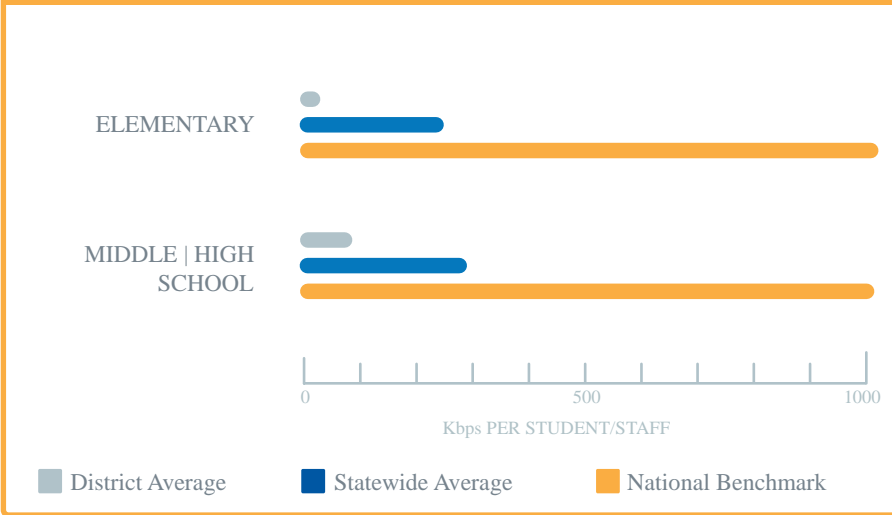

ALASKA

SCHOOL BROADBAND AUDIT

Nome Public Schools

For more information, visit akbroadbandaudit.org.

DOWNLOAD SPEED TARGETS PER STUDENT/STAFF

Students and Staff
Have Access to

58 Kbps

of Internet Connectivity
at a Total Cost of

\$35.34

Per User, Per Month.

HOW SCHOOLS ARE CONNECTED TO THE INTERNET

DISTRICT FACTS

Population	3,673
Student Body	700
Schools	5
Region	Western (Air)
Median Household	\$71,643
Poverty Rate	10%
Free/Reduced Lunch Eligibility	100%
E-Rate Discount	90%