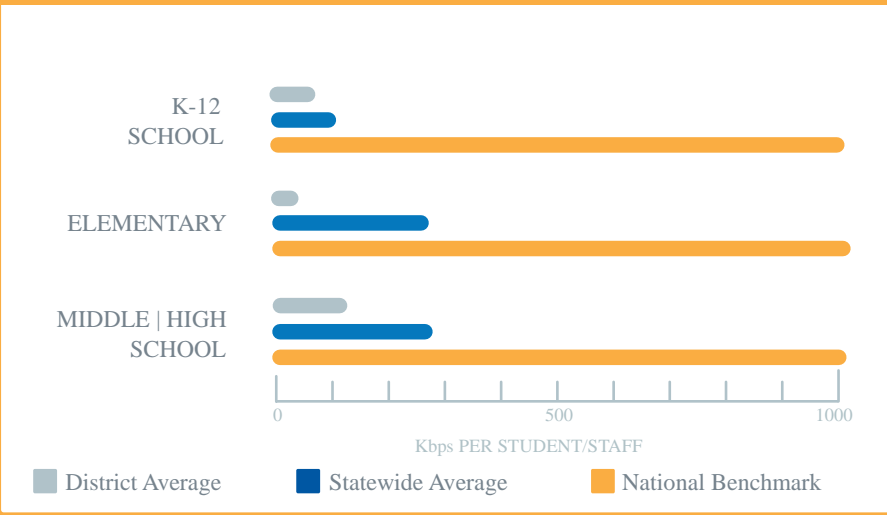

ALASKA

SCHOOL BROADBAND AUDIT

North Slope Borough School District

For more information, visit akbroadbandaudit.org.

DOWNLOAD SPEED TARGETS PER STUDENT/STAFF

Students and Staff
Have Access to

69 Kbps

of Internet Connectivity
at a Total Cost of

\$73.26

Per User, Per Month.

HOW SCHOOLS ARE CONNECTED TO THE INTERNET

DISTRICT FACTS

Population	9,484
Student Body	2,017
Schools	11
Region	Northern (Air)
Median Household	\$80,761
Poverty Rate	10.3%
Free/Reduced Lunch Eligibility	51%
E-Rate Discount	80%