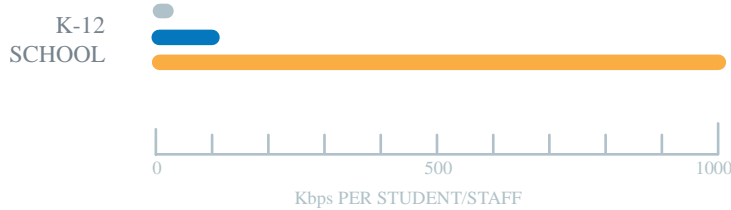

DOWNLOAD SPEED TARGETS PER STUDENT/STAFF