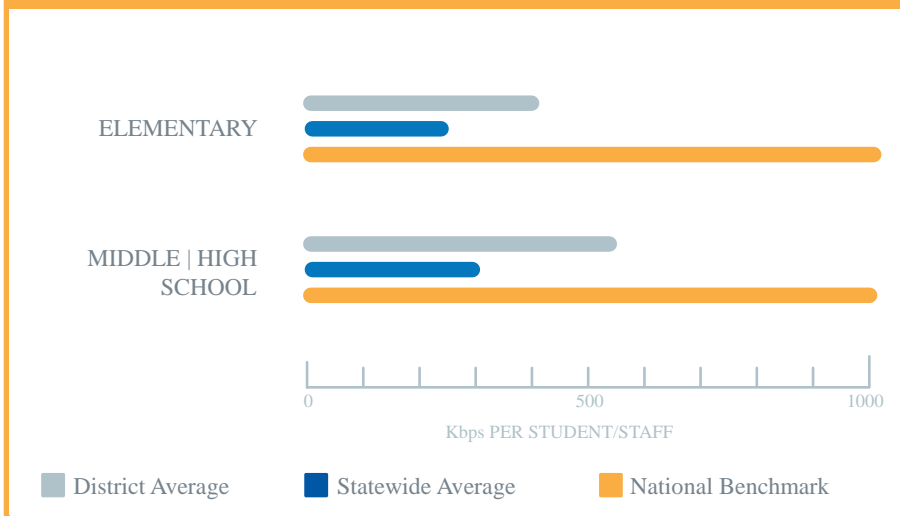

ALASKA

SCHOOL BROADBAND AUDIT

Sitka School District

For more information, visit akbroadbandaudit.org.

DOWNLOAD SPEED TARGETS PER STUDENT/STAFF

Students and Staff
Have Access to

498 Kbps

of Internet Connectivity
at a Total Cost of

\$26.17

Per User, Per Month.

HOW SCHOOLS ARE CONNECTED TO THE INTERNET

DISTRICT FACTS

Population	8,945
Student Body	1,402
Schools	6
Region	Southeast (Ferry)
Median Household	\$69,405
Poverty Rate	10%
Free/Reduced Lunch Eligibility	36%
E-Rate Discount	70%