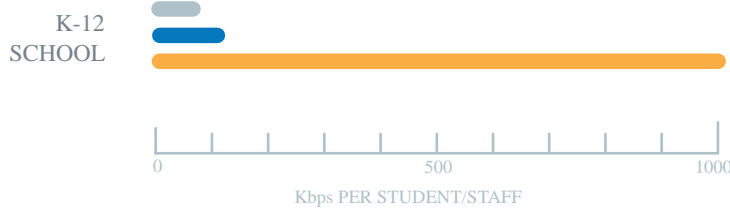

DOWNLOAD SPEED TARGETS PER STUDENT/STAFF