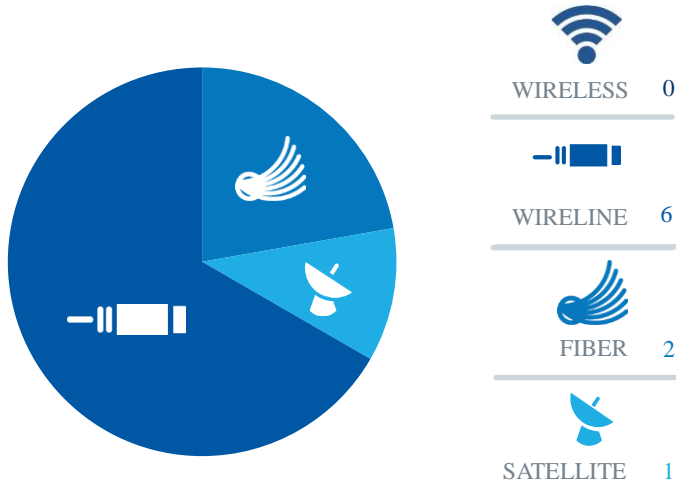

HOW SCHOOLS ARE CONNECTED TO THE INTERNET