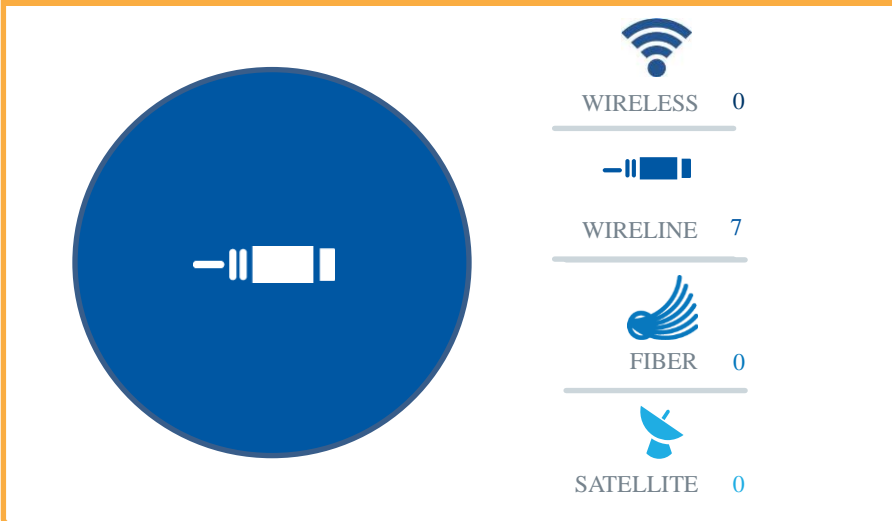

ALASKA

SCHOOL BROADBAND AUDIT

Southwest Region School District

For more information, visit akbroadbandaudit.org.

DOWNLOAD SPEED TARGETS PER STUDENT/STAFF

Students and Staff
Have Access to

32 Kbps

of Internet Connectivity
at a Total Cost of

\$111.29

Per User, Per Month.

HOW SCHOOLS ARE CONNECTED TO THE INTERNET

DISTRICT FACTS

Population	2,767
Student Body	602
Schools	7
Region	Southwestern (Air)
Median Household	\$41,705
Poverty Rate	22%
Free/Reduced Lunch Eligibility	92%
E-Rate Discount	90%