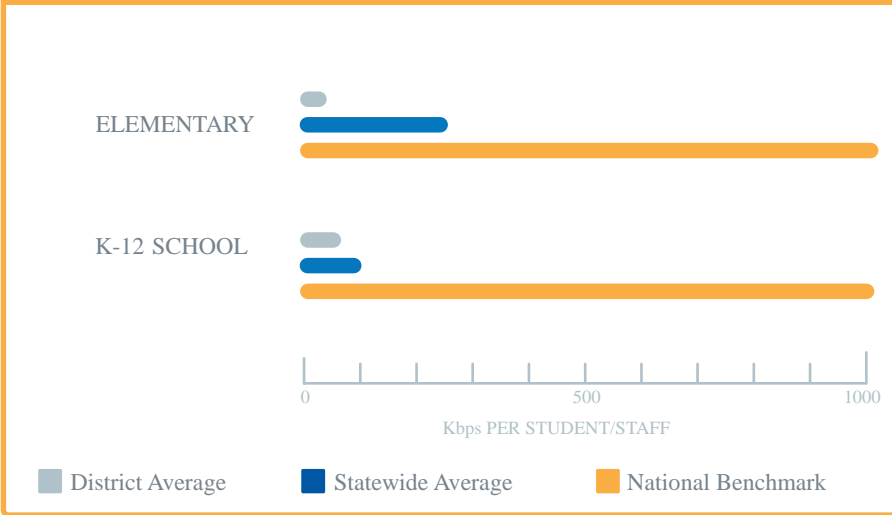

ALASKA

SCHOOL BROADBAND AUDIT

Southwest Region School District

For more information, visit akbroadbandaudit.org.

DOWNLOAD SPEED TARGETS PER STUDENT/STAFF

Students and Staff
Have Access to

32 Kbps

of Internet Connectivity
at a Total Cost of

\$111.29

Per User, Per Month.

HOW SCHOOLS ARE CONNECTED TO THE INTERNET

DISTRICT FACTS

Population	2,767
Student Body	602
Schools	7
Region	Southwestern (Air)
Median Household	\$41,705
Poverty Rate	22%
Free/Reduced Lunch Eligibility	92%
E-Rate Discount	90%