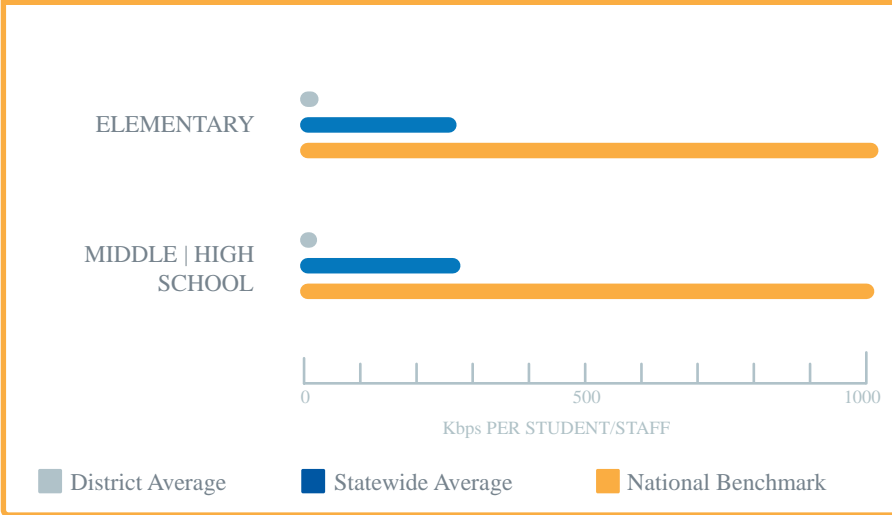

ALASKA

SCHOOL BROADBAND AUDIT

Unalaska City School District

For more information, visit akbroadbandaudit.org.

DOWNLOAD SPEED TARGETS PER STUDENT/STAFF

Students and Staff
Have Access to

13 Kbps

of Internet Connectivity
at a Total Cost of

\$17.33

Per User, Per Month.

HOW SCHOOLS ARE CONNECTED TO THE INTERNET

DISTRICT FACTS

Population	4,362
Student Body	399
Schools	2
Region	Southwestern (Air)
Median Household	\$89,706
Poverty Rate	8.6%
Free/Reduced Lunch Eligibility	19%
E-Rate Discount	50%