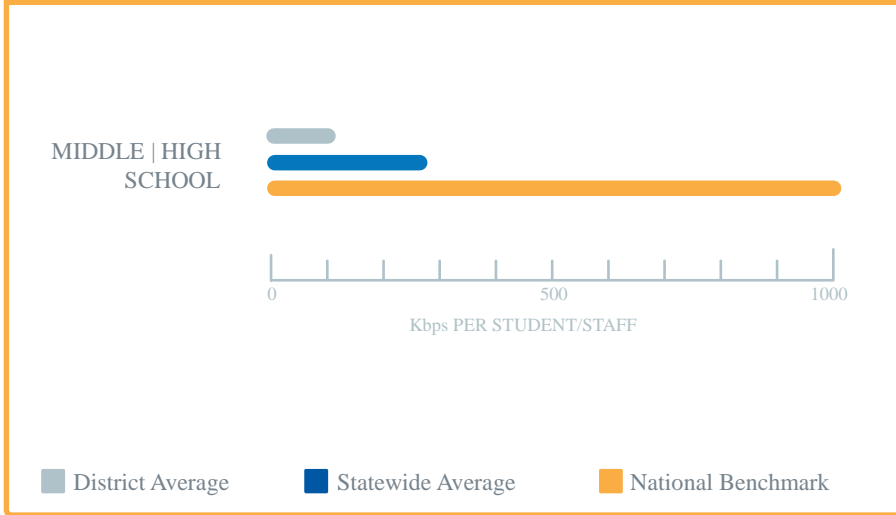

DOWNLOAD SPEED TARGETS PER STUDENT/STAFF